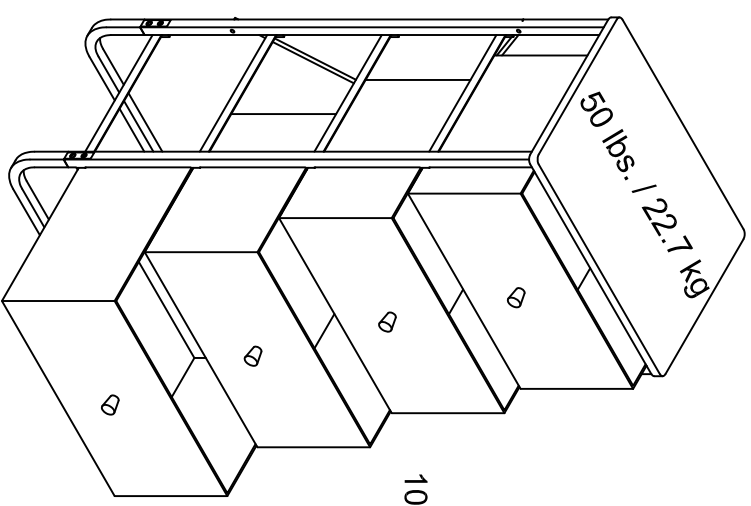

1945891COM, 1945919COM, 1945923COM 4 Bin Storage

Wood Breakdown:
WOOD 17.7%, Steel 42.9%, Bin 39.4%
Total storage: 4 cubic feet

Overall Product Size:
17.7" W x 11.7" D x 38.1" H
45cm W x 29.7cm D x 96.8cm H

Maximum Weight Capacities
Unit Weight: 16.72 lbs. (7.6kg)