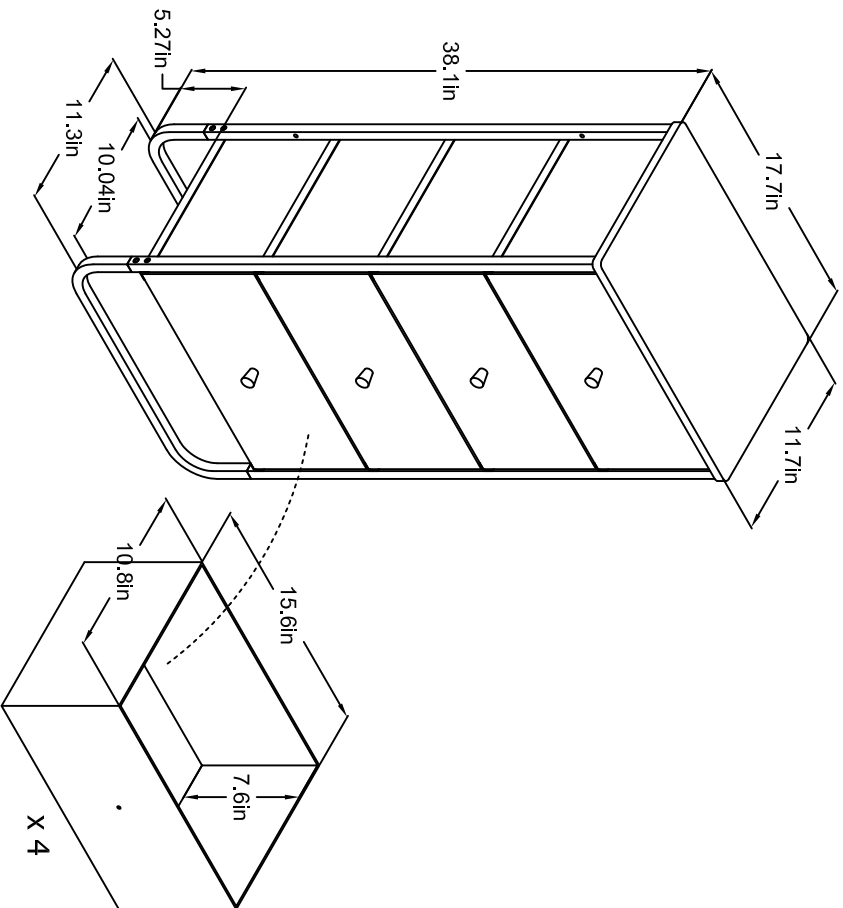

1945891COM, 1945919COM, 1945923COM 4 Bin Storage

Wood Breakdown:
WOOD 17.7%, Steel 42.9%, Bin 39.4%
Total storage: 4 cubic feet

Overall Product Size:
17.7" W x 11.7" D x 38.1" H
45cm W x 29.7cm D x 96.8cm H

Maximum Weight Capacities
Unit Weight: 16.72 lbs. (7.6kg)